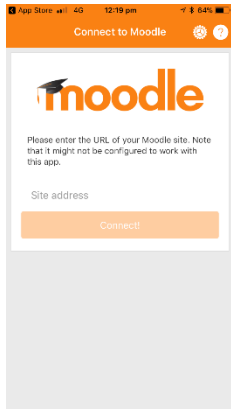

Moodle App How-to

How can I get the Moodle app? - The Moodle app is available for free from Google Play and the Apple Store.

Step 1: Open your Moodle App

Step Two: where it says 'siteaddress', enter 'vativehealthcare.moodle.school'

Step Three: enter your username and password that was provided to you through your personal email

Step Four: Click on 'My courses'

Step Five: Click on your course

For example: Mitcham Solutions to excellence