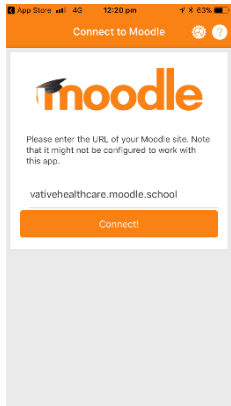

Moodle App How-to

How can I get the Moodle app? - The Moodle app is available for free from Google Play and the Apple Store.

Step 1: Open your Moodle App

Step Two: where it says 'siteaddress', enter 'vativehealthcare.moodle.school'

Step Three: enter your username and password that was provided to you through your personal email

Step Four: Click on 'My courses'

Step Five: Click on your course

For example: Mitcham Solutions to excellence